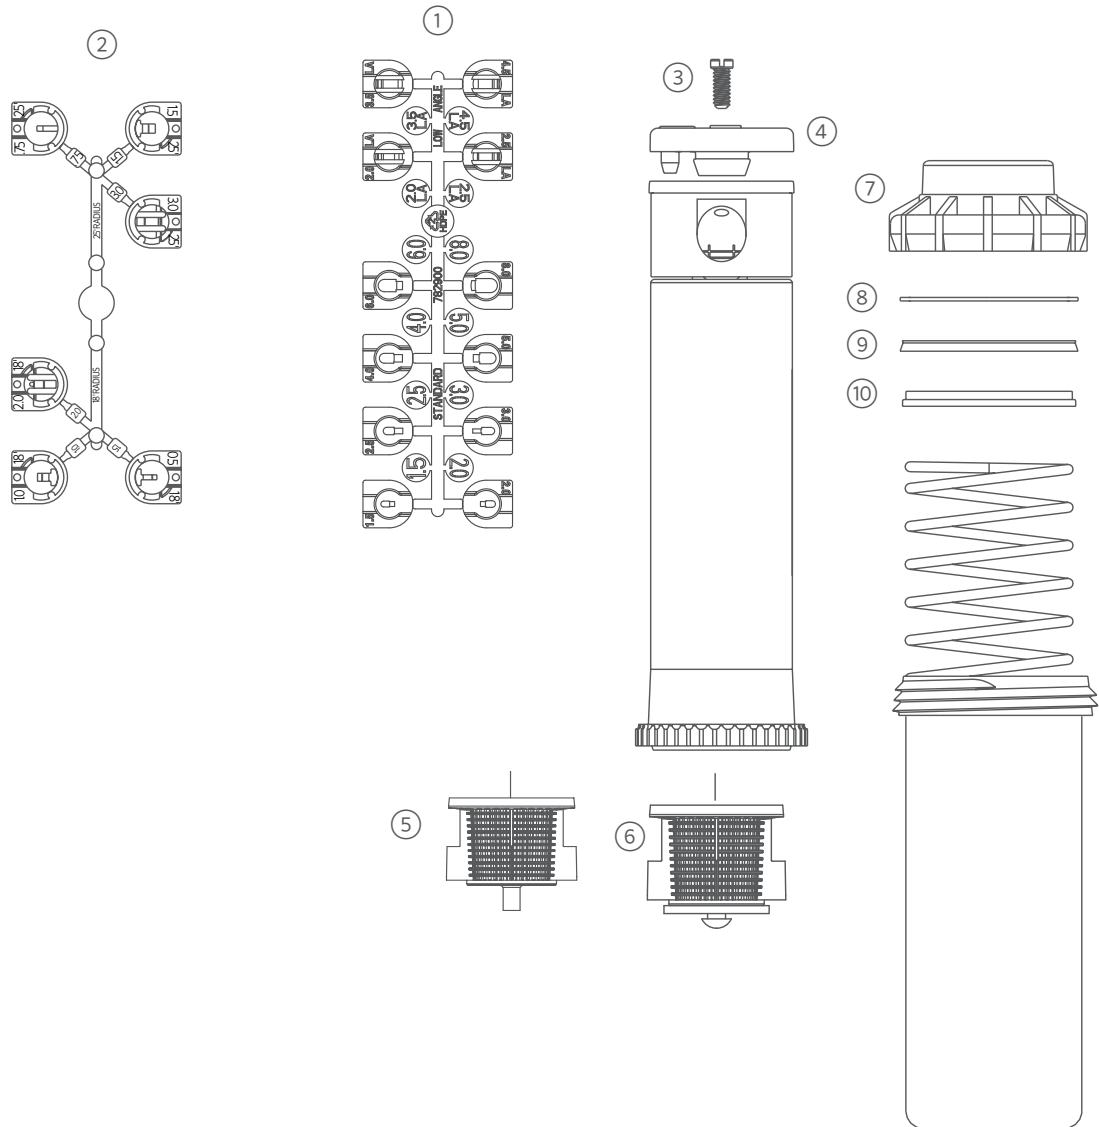

PGP-04 ULTRA, PGP-12 CV ULTRA: GEAR-DRIVEN ROTOR

ITEM	DESCRIPTION	CATALOG NO.
1	Standard (8) and Low-Angle (4) Nozzle Set, Blue and Gray	782900SP
2	Short-Radius Nozzle Set (6), Black	466100SP
3	Nozzle Retainer Screw - Headed with Slot	180900
4	Rubber Cover Assembly	Black 183600
		Purple 183605SP
5	Filter Screen - Standard Model	102600
6	Check Valve Screen Assembly	142300SP
7	Body Cap	103700SP
8	Slip Washer - PGP-12-CV-Only	296100
9	Riser Seal	181500SP
10	Spring Seat	189900SP

PGP-00: GEAR-DRIVEN ROTOR

ITEM	DESCRIPTION	CATALOG NO.
1	Standard (8) and Low-Angle (4) Nozzle Set, Blue and Gray	782900SP
2	Short-Radius Nozzle Set (6), Black	466100
3	Nozzle Retainer Screw - Headed with Slot	180900
4	Rubber Cover	Black
		Purple
5	Standard Filter Screen (Black)	102600
6	O-Ring	170600
7	Standard Shrub Head Base	106900

OPTIONS		
8	Check Valve Spring	235000
9	Filter Screen/Check Valve Subassembly	142300SP
10	Shrub Head Base - Check Valve Model	234900